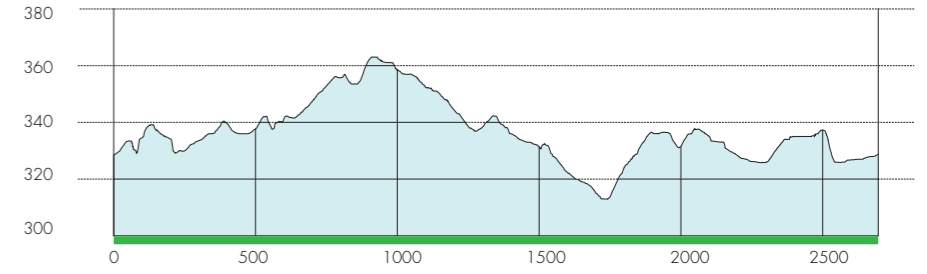

HOLMENKOLLEN NASJONALANLEGG

2,5 km

2,5 km	Distance	MC	TC	HD
Start - Finish	2494	45	85	50
Finish - Finish	2450	45	85	50
Finish - Finish + loop behind targets	2619	45	97	50
7,5km Sprint Women	7563	45	267	50
7,5km Relay Men	7563	45	267	50
12,5km Mass start Women	12463	45	437	50
12,5km Pursuit Men	12463	45	437	50
7,5km Mixed Relay Men	7563	45	267	50