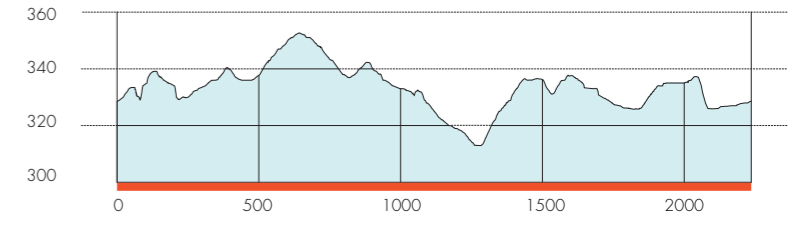

HOLMENKOLLEN NASJONALANLEGG

2 km

2 km	Distance	MC	TC	HD
Start - Finish	2050	24	69	40
Finish - Finish	2006	24	69	40
Finish - Finish + loop behind targets	2175	24	81	40
6,0km Relay Women	6231	24	219	40
10,0km Pursuit Women	10243	24	357	40
6,0km Mixed Relay Women	6231	24	219	40